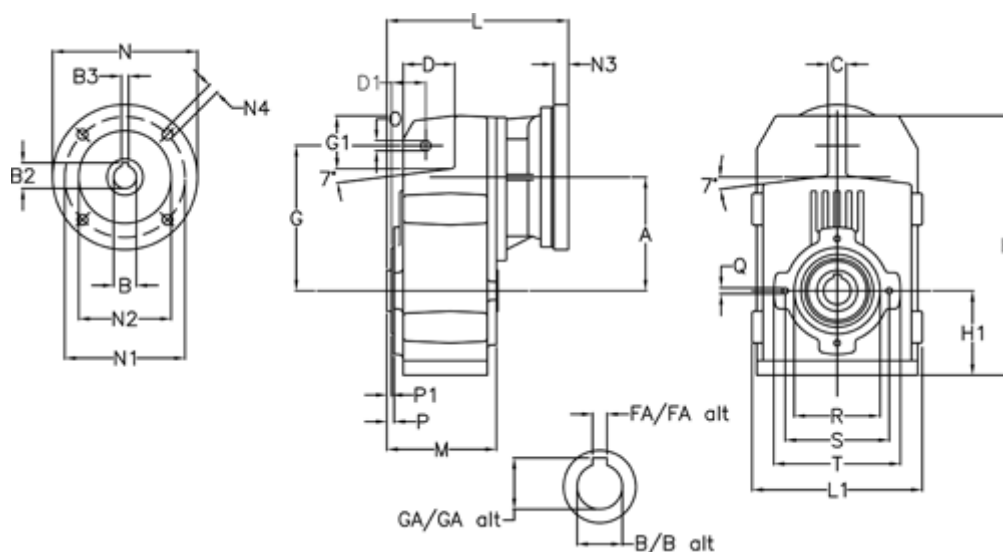

Article number: 29560301393245  
 Description: Shaft mounted gear  
 A312H35-13,9-P112B5

## Measures

A = 150.50	FA = 10	M = 125.0	Q = M10x17
B = 35	G = 170	N = 250	R = 110
B1 = 28	G1 = 84.0	N1 = 215	S = 130
B2 = 31.3	GA = 38.3	N2 = 180	T = 150
B3 = 8	H = 326.0	N4 = M12x16	
C = 20	H1 = 102.0	O = 13	
D = 68.0	L = 255.0	P = 6.5	
D1 = 54.0	L1 = 210	P1 = 3.5	